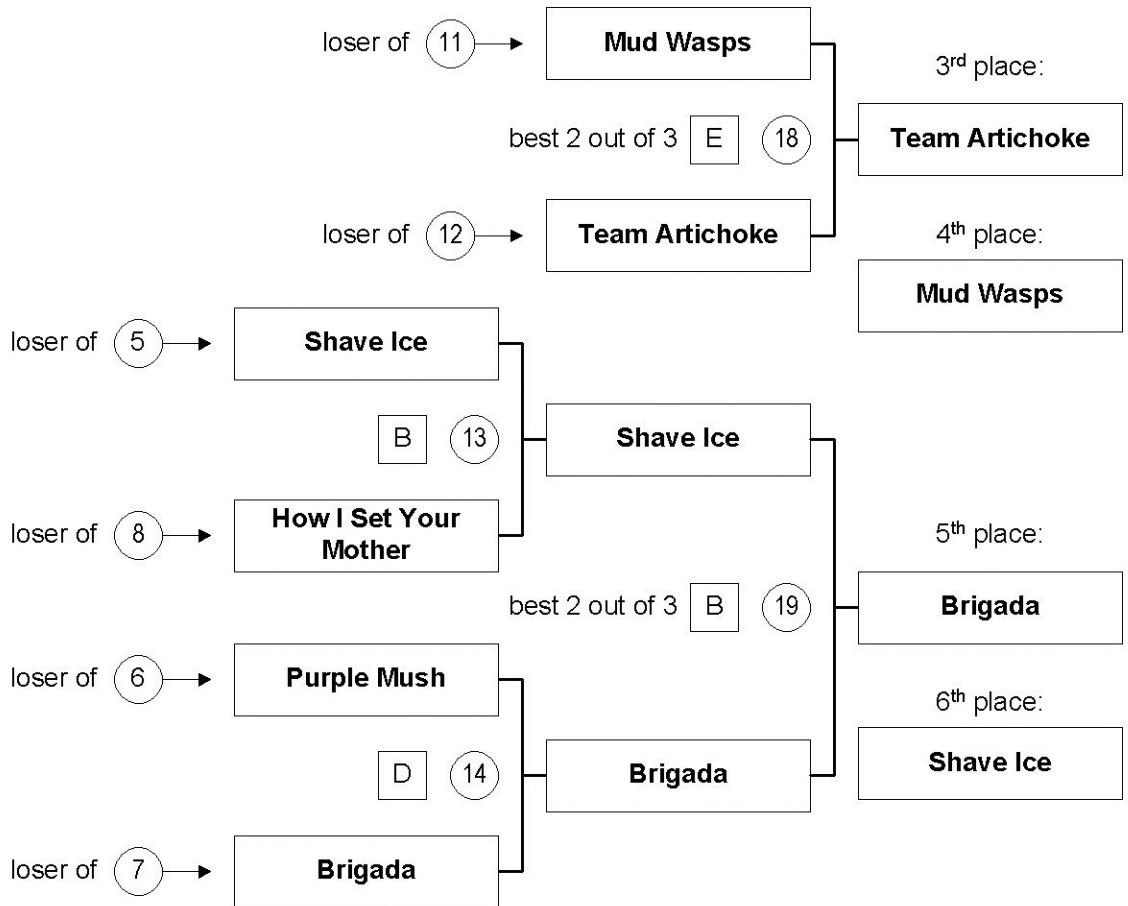

Upper Division Tournament, Spring 2022

All matches are one game to 25 points, 27 cap - switch sides at 13.

(except in 2 out of 3 game matches to 25, 27 cap - switch at 13; 3rd game to 15, 17 cap - switch at 8 and in 3 out of 5 game matches to 25, 27 cap-switch sides at 13; 5th game to 15, 17 cap-switch at 8)

3:40 pm

4:00 pm