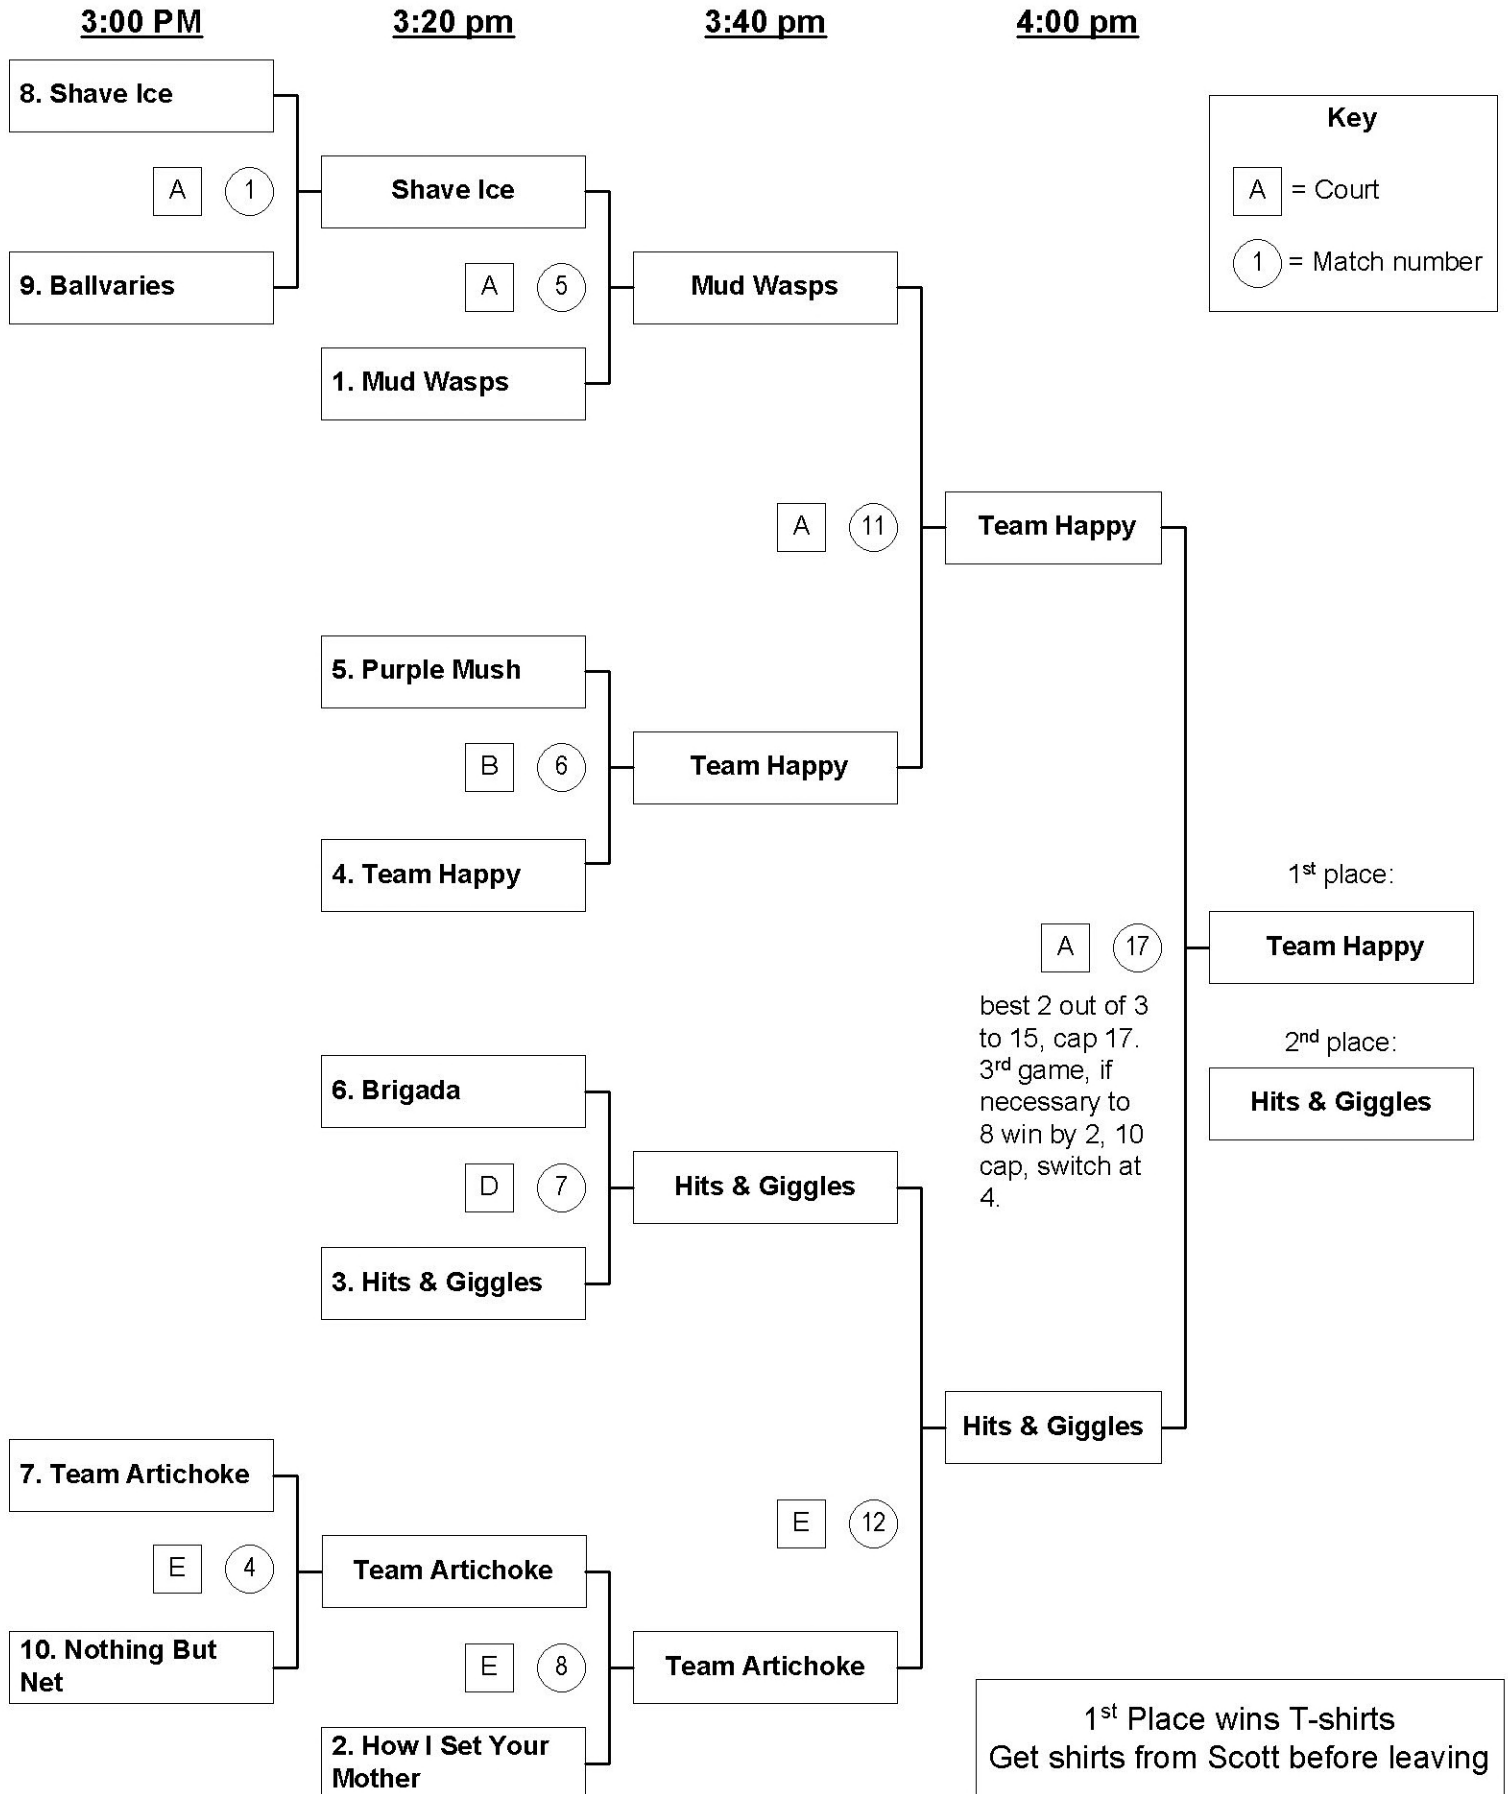

# Upper Division Tournament, Spring 2022

All matches are one game to 25 points, 27 cap - switch sides at 13.

(except in 2 out of 3 game matches to 25, 27 cap - switch at 13; 3<sup>rd</sup> game to 15, 17 cap - switch at 8)

# Upper Division Tournament, Spring 2022

All matches are one game to 25 points, 27 cap - switch sides at 13.

(except in 2 out of 3 game matches to 25, 27 cap - switch at 13; 3<sup>rd</sup> game to 15, 17 cap - switch at 8 and in 3 out of 5 game matches to 25, 27 cap-switch sides at 13; 5<sup>th</sup> game to 15, 17 cap-switch at 8)

3:40 pm

4:00 pm

3:20 pm