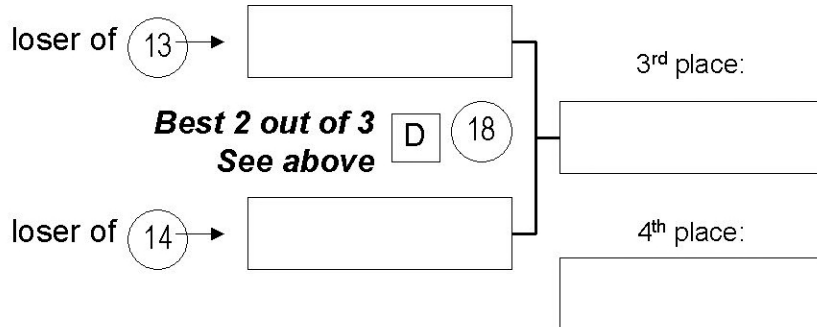

Level 2 Tournament, Winter 2025

All matches are one game to 25 points, 27 cap - switch sides at 13.
(except 2 out of 3 in the last match, 1st two games to 25,27 cap - 3rd game to 15, no cap, switch @ 8)

2:55 pm

3:15 pm