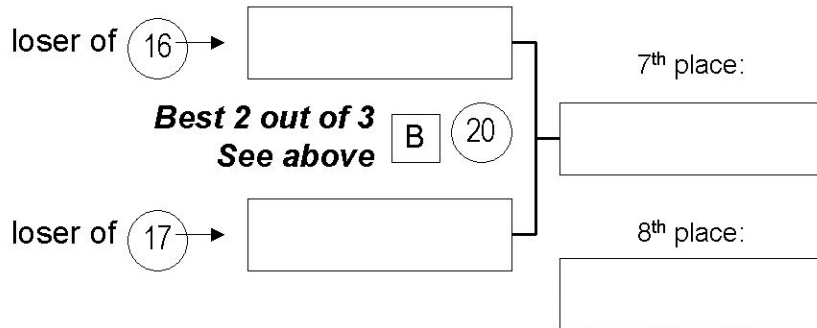

Level 2 Tournament, Winter 2025

All matches are one game to 25 points, 27 cap - switch sides at 13.
(except 2 out of 3 in the last match, 1st two games to 25,27 cap - 3rd game to 15, no cap, switch @ 8)

2:55 pm

3:15 pm