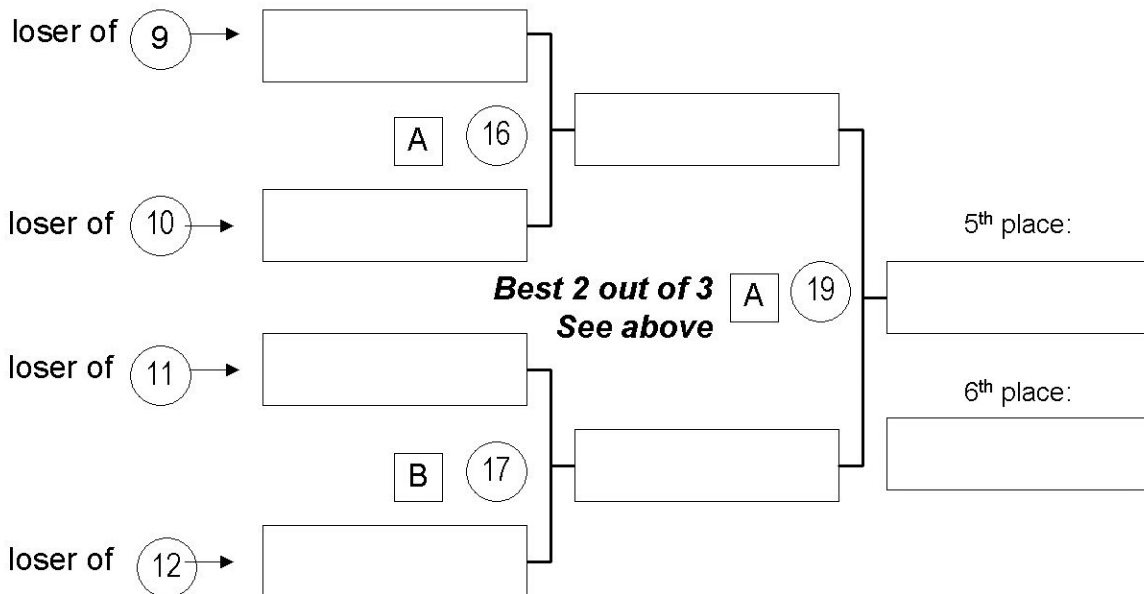

Level 2 Tournament, Winter 2025

All matches are one game to 25 points, 27 cap - switch sides at 13.
(except 2 out of 3 in the last match, 1st two games to 25,27 cap - 3rd game to 15, no cap, switch @ 8)

2:55 pm

3:15 pm