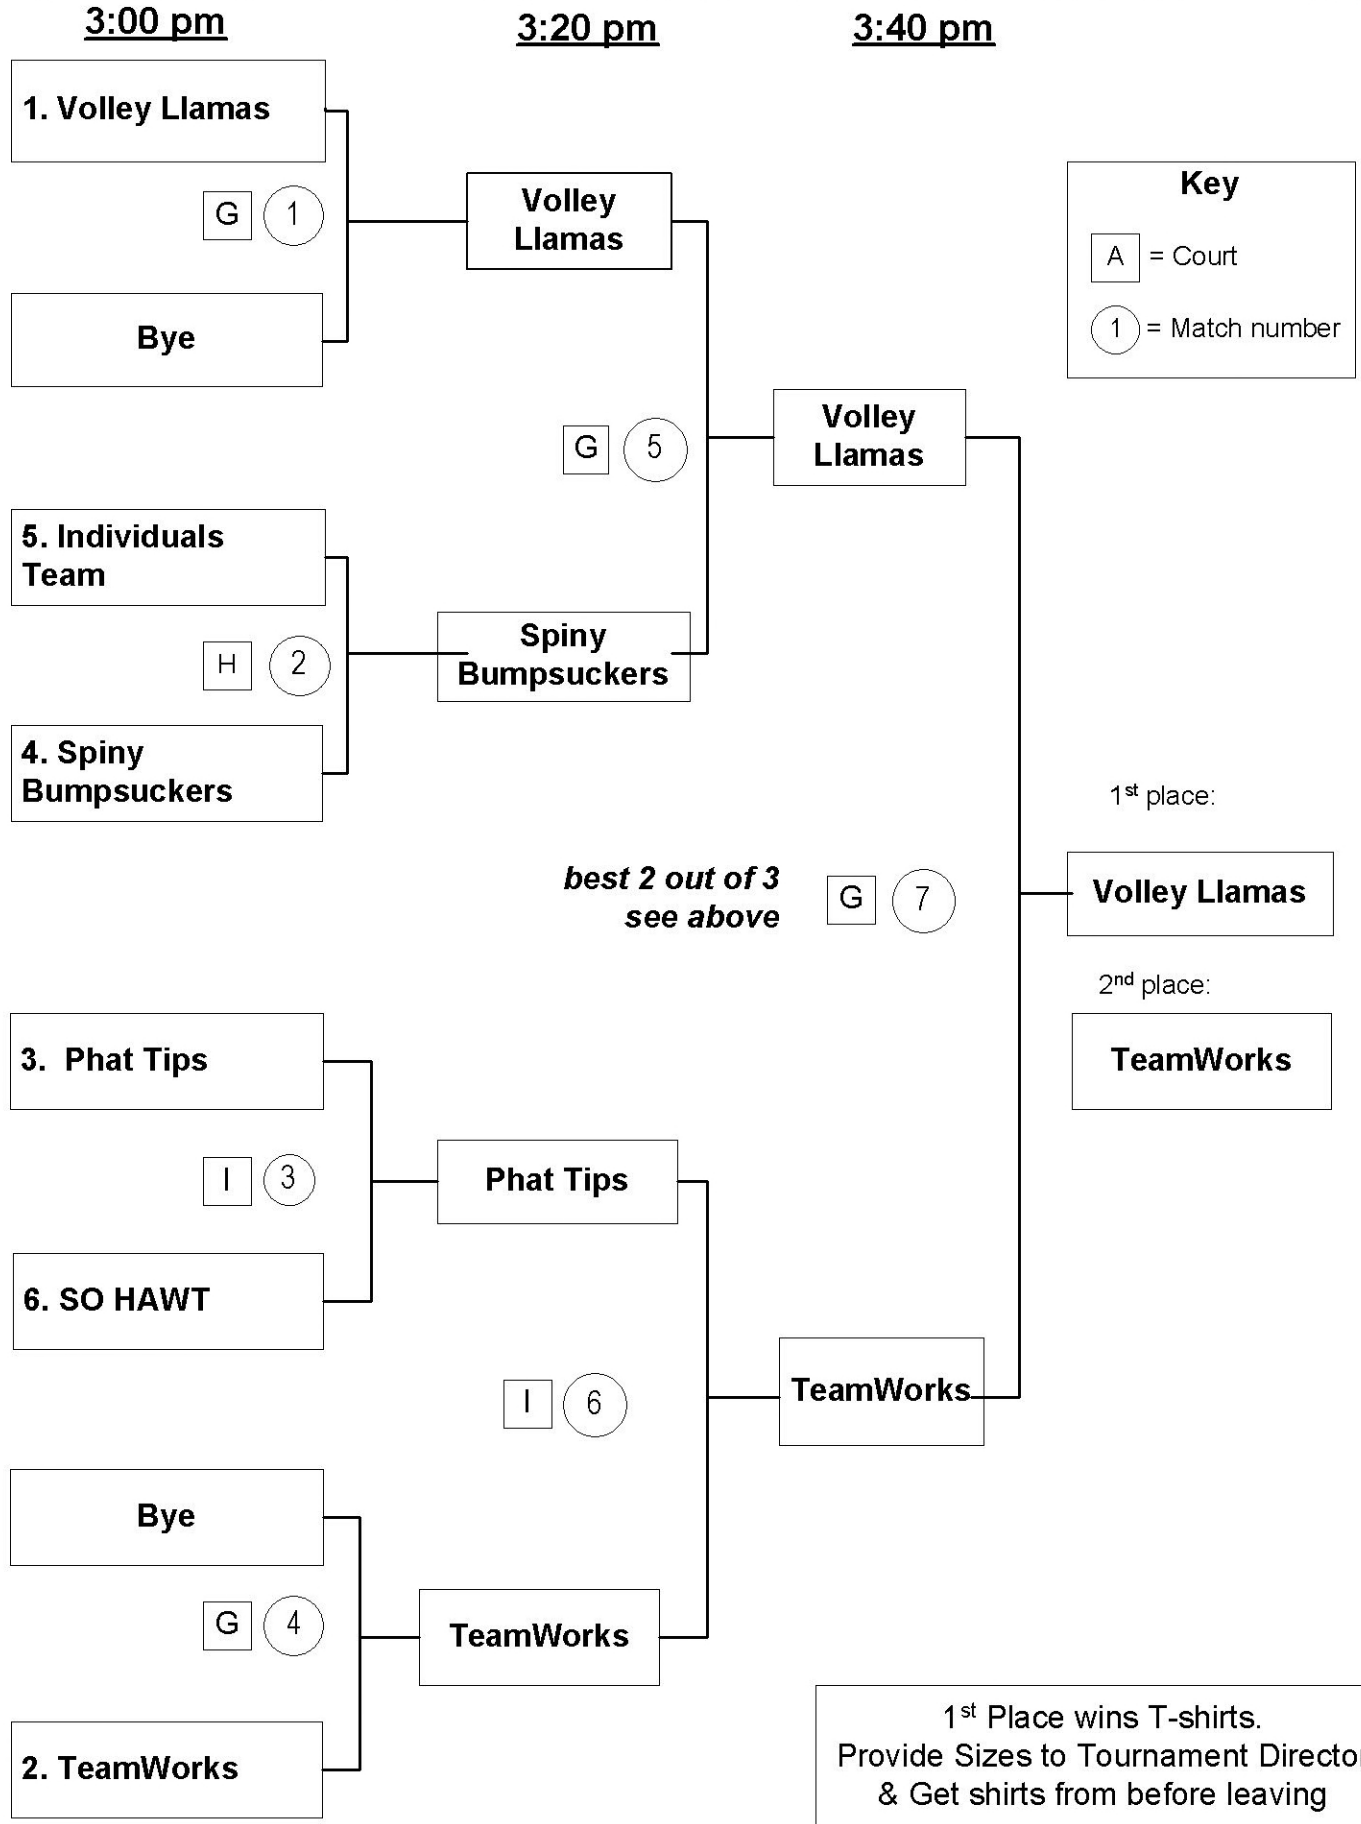

Lower Division Tournament, Spring 2022

All matches are one game to 25 points, 27 cap - switch sides at 13.

(except 2 out of 3 in the last match, 1st two games to 25,27 cap - 3rd game to 15, no cap, switch @ 8)

3:20 pm

3:40 pm