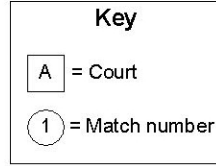

Level 2 Tournament, Winter 2024

All matches are one game to 25 points, 27 cap - switch sides at 13.
 (except 2 out of 3 in the last match - 3rd game to 15, no cap, switch @ 8)

2:15 pm

2:35 pm

2:55 pm

Level 2 Tournament, Winter 2024

All matches are one game to 25 points, 27 cap - switch sides at 13.
 (except 2 out of 3 in the last match - 3rd game to 15, no cap, switch @ 8)

2:35 pm

2:55 pm