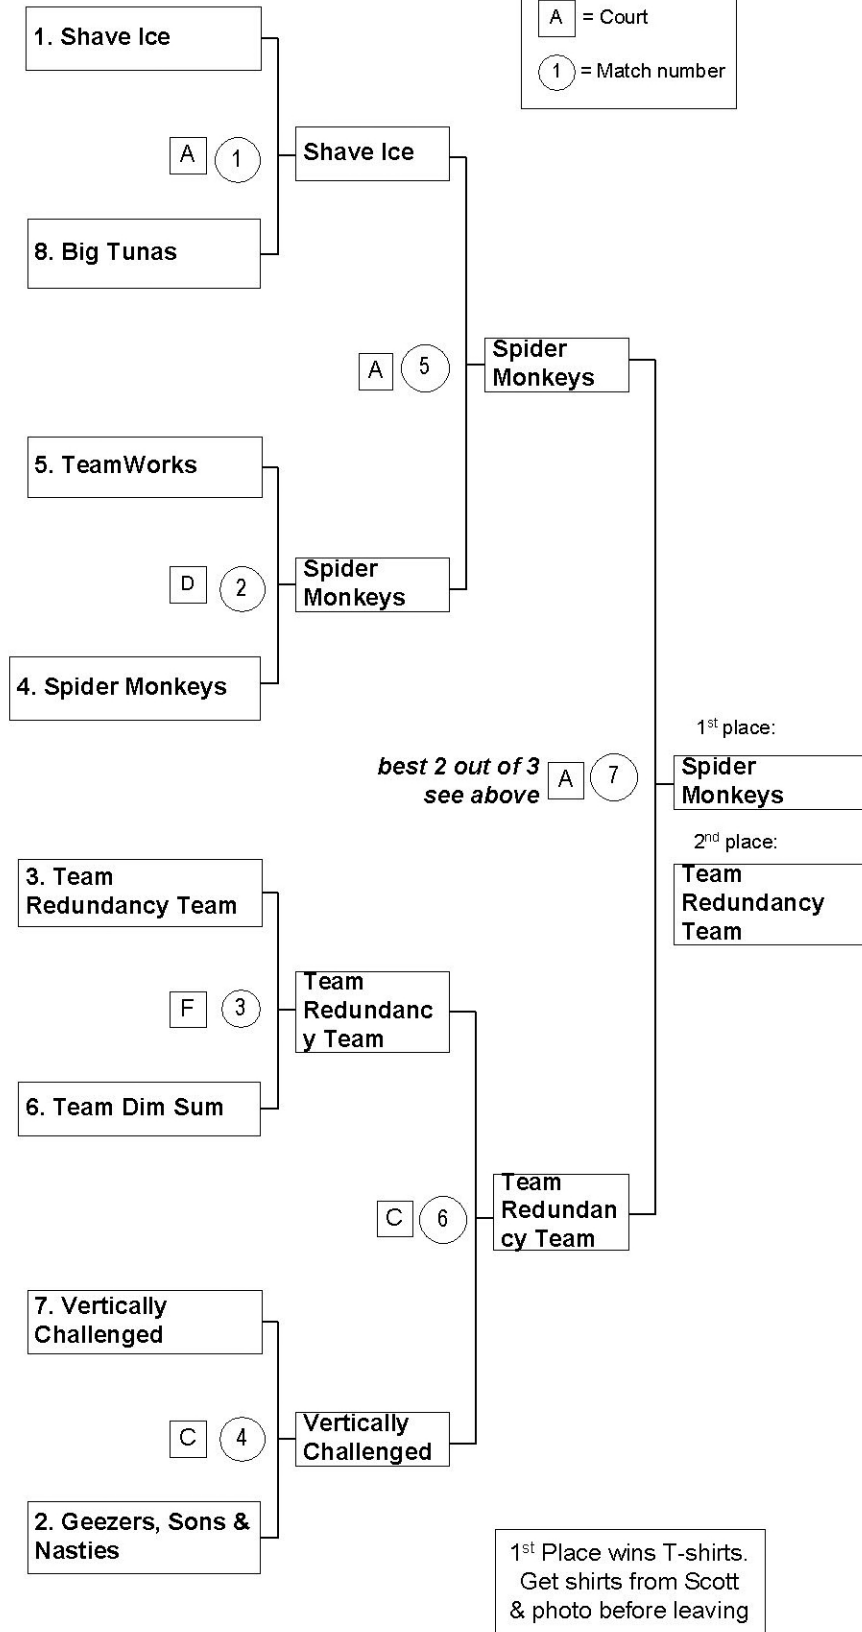

Level 2 Tournament, Winter 2024

All matches are one game to 25 points, 27 cap - switch sides at 13.
 (except 2 out of 3 in the last match - 3rd game to 15, no cap, switch @ 8)

2:15 pm

2:35 pm

2:55 pm

Level 2 Tournament, Winter 2024

All matches are one game to 25 points, 27 cap - switch sides at 13.
 (except 2 out of 3 in the last match - 3rd game to 15, no cap, switch @ 8)

2:35 pm

2:55 pm