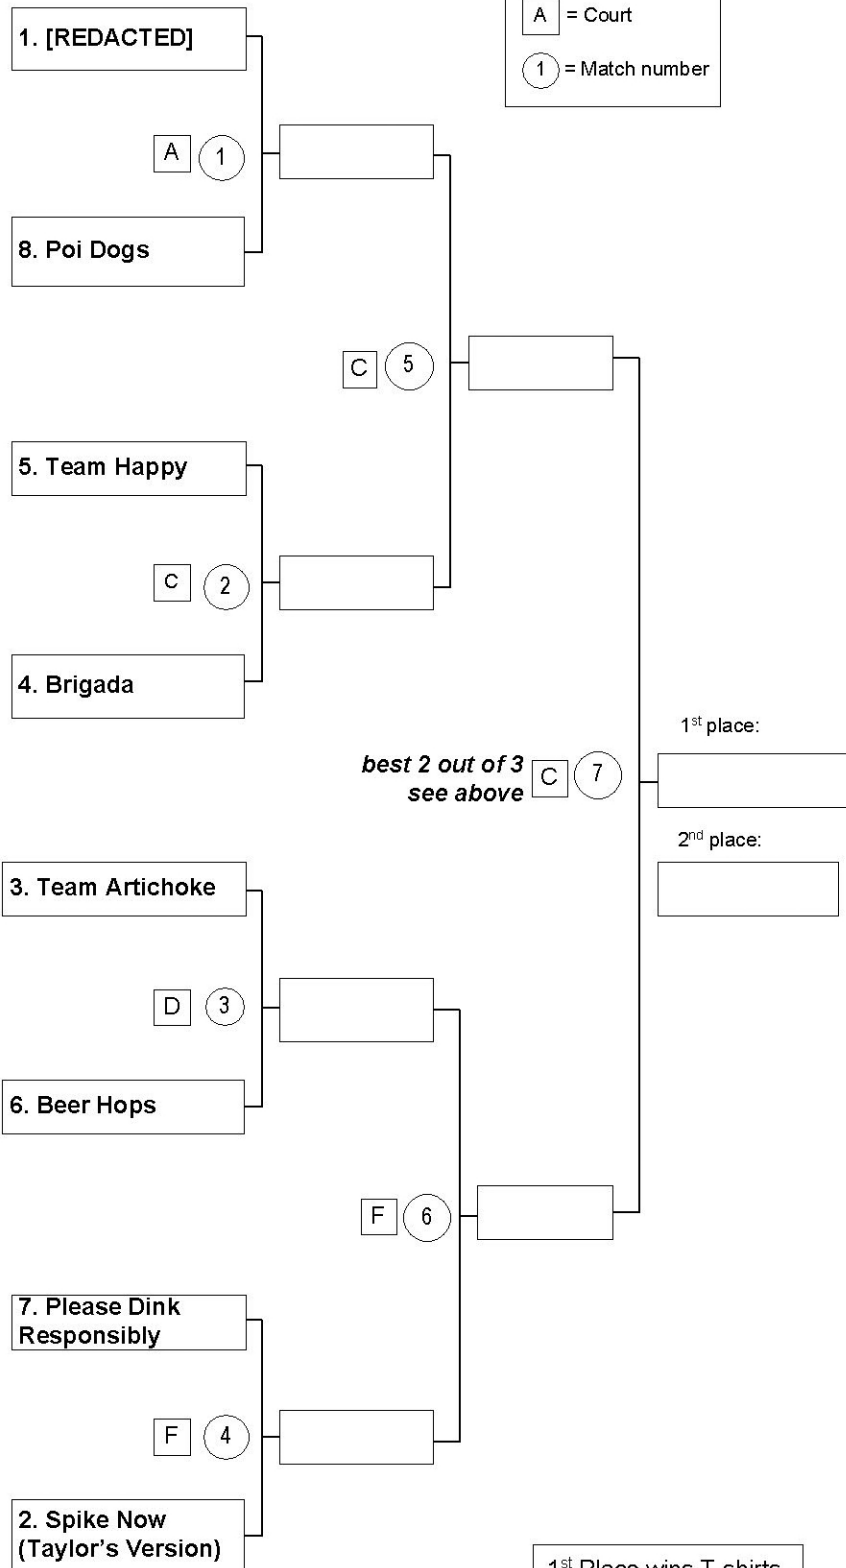

Level 1 Tournament, Fall 2024

All matches are one game to 25 points, 27 cap - switch sides at 13.
 (except 2 out of 3 in the last match, 1st two games to 25,27 cap - 3rd game to 15, no cap, switch @ 8)

7:00 pm

7:20 pm

7:40 pm

Key

A = Court

1 = Match number

1st Place wins T-shirts.
 Get shirts from Scott & photo before leaving

Level 1 Tournament, Fall 2024

All matches are one game to 25 points, 27 cap - switch sides at 13.
(except 2 out of 3 in the last match, 1st two games to 25,27 cap - 3rd game to 15, no cap, switch @ 8)

7:20 pm

7:40 pm