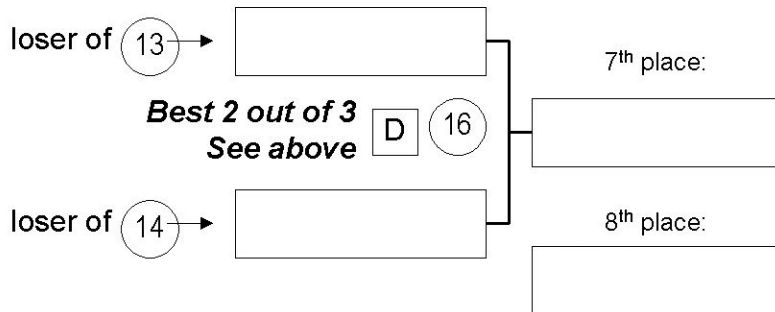

Level 1 Tournament, Fall 2019

All matches are one game to 25 points, 27 cap - switch sides at 13.
 (except 2 out of 3 in the last match, 1st two games to 25, 27 cap - 3rd game if needed,
 to 15, 17 cap, switch @ 8)

Level 1 Division Tournament, Fall 2019

All matches are one game to 25 points, 27 cap - switch sides at 13.
 (except 2 out of 3 in the last match, 1st two games to 25, 27 cap - 3rd game if needed,
 to 15, 17 cap, switch @ 8)

5:30 pm

5:50 pm

Level 1 Division Tournament, Fall 2019

All matches are one game to 25 points, 27 cap - switch sides at 13.
 (except 2 out of 3 in the last match, 1st two games to 25,27 cap - 3rd game if needed,
 to 15, 17 cap, switch @ 8)