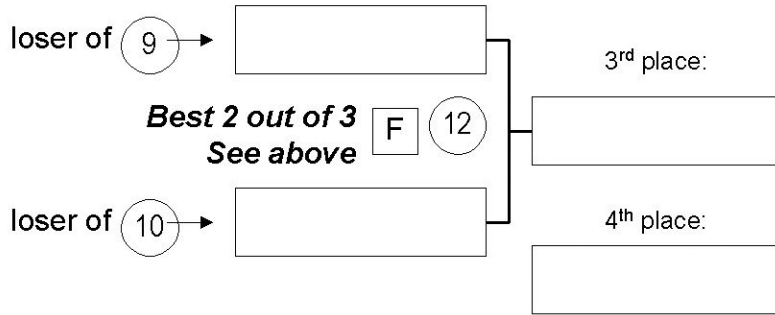

Level 1 Tournament, Fall 2019

All matches are one game to 25 points, 27 cap - switch sides at 13.
 (except 2 out of 3 in the last match, 1st two games to 25, 27 cap - 3rd game if needed,
 to 15, 17 cap, switch @ 8)

Level 1 Division Tournament, Fall 2019

All matches are one game to 25 points, 27 cap - switch sides at 13.
 (except 2 out of 3 in the last match, 1st two games to 25, 27 cap - 3rd game if needed,
 to 15, 17 cap, switch @ 8)

5:30 pm

5:50 pm

Level 1 Division Tournament, Fall 2019

All matches are one game to 25 points, 27 cap - switch sides at 13.
 (except 2 out of 3 in the last match, 1st two games to 25,27 cap - 3rd game if needed,
 to 15, 17 cap, switch @ 8)