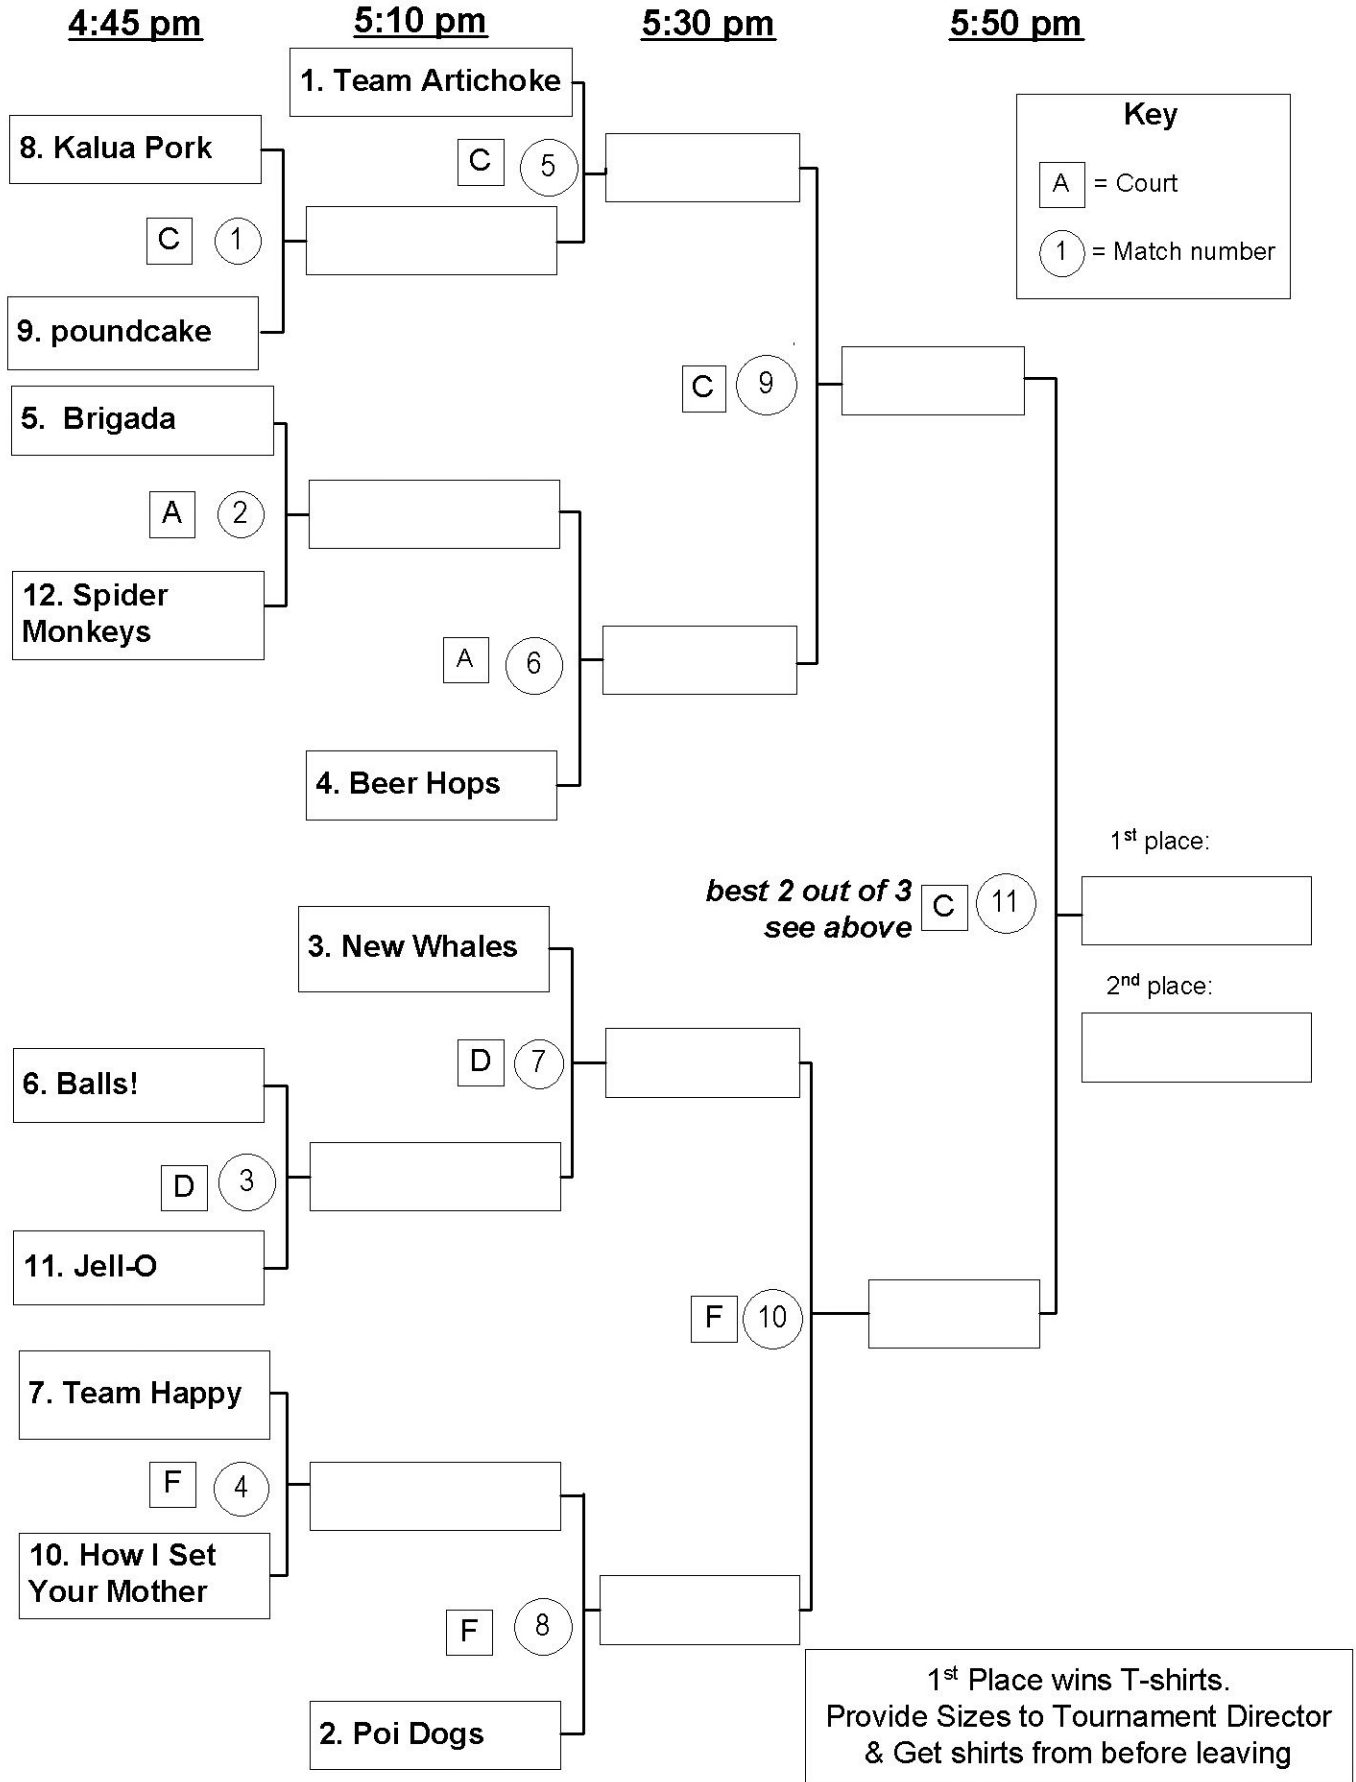

Level 1 Tournament, Fall 2019

All matches are one game to 25 points, 27 cap - switch sides at 13.
 (except 2 out of 3 in the last match, 1st two games to 25, 27 cap - 3rd game if needed,
 to 15, 17 cap, switch @ 8)

Level 1 Division Tournament, Fall 2019

All matches are one game to 25 points, 27 cap - switch sides at 13.
 (except 2 out of 3 in the last match, 1st two games to 25, 27 cap - 3rd game if needed,
 to 15, 17 cap, switch @ 8)

5:30 pm

5:50 pm

Level 1 Division Tournament, Fall 2019

All matches are one game to 25 points, 27 cap - switch sides at 13.
 (except 2 out of 3 in the last match, 1st two games to 25,27 cap - 3rd game if needed,
 to 15, 17 cap, switch @ 8)