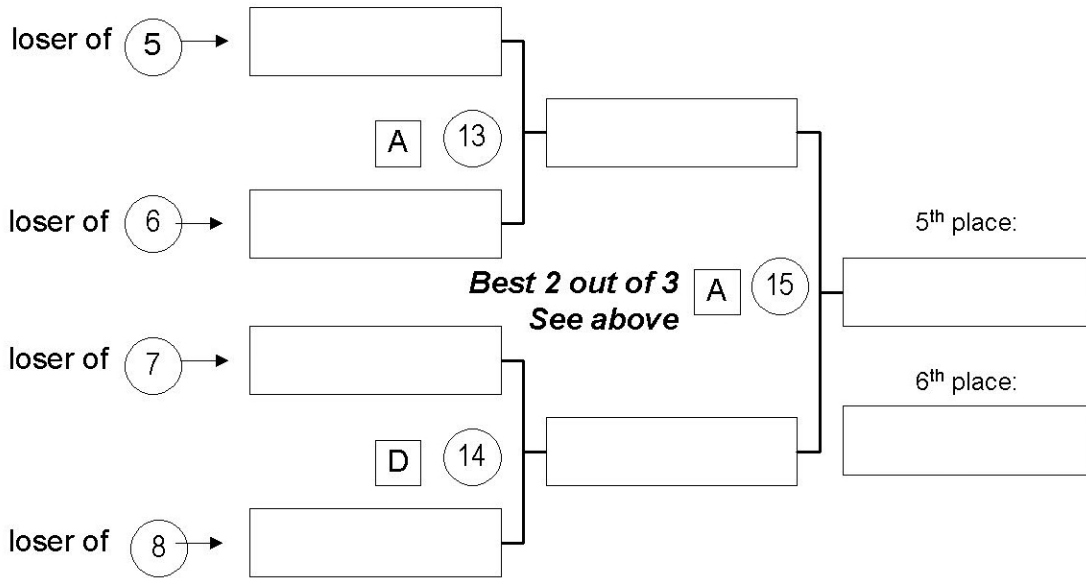

Level 1 Tournament, Fall 2019

All matches are one game to 25 points, 27 cap - switch sides at 13.
 (except 2 out of 3 in the last match, 1st two games to 25, 27 cap - 3rd game if needed,
 to 15, 17 cap, switch @ 8)

Level 1 Division Tournament, Fall 2019

All matches are one game to 25 points, 27 cap - switch sides at 13.
 (except 2 out of 3 in the last match, 1st two games to 25, 27 cap - 3rd game if needed,
 to 15, 17 cap, switch @ 8)

5:30 pm

5:50 pm

Level 1 Division Tournament, Fall 2019

All matches are one game to 25 points, 27 cap - switch sides at 13.
 (except 2 out of 3 in the last match, 1st two games to 25,27 cap - 3rd game if needed,
 to 15, 17 cap, switch @ 8)