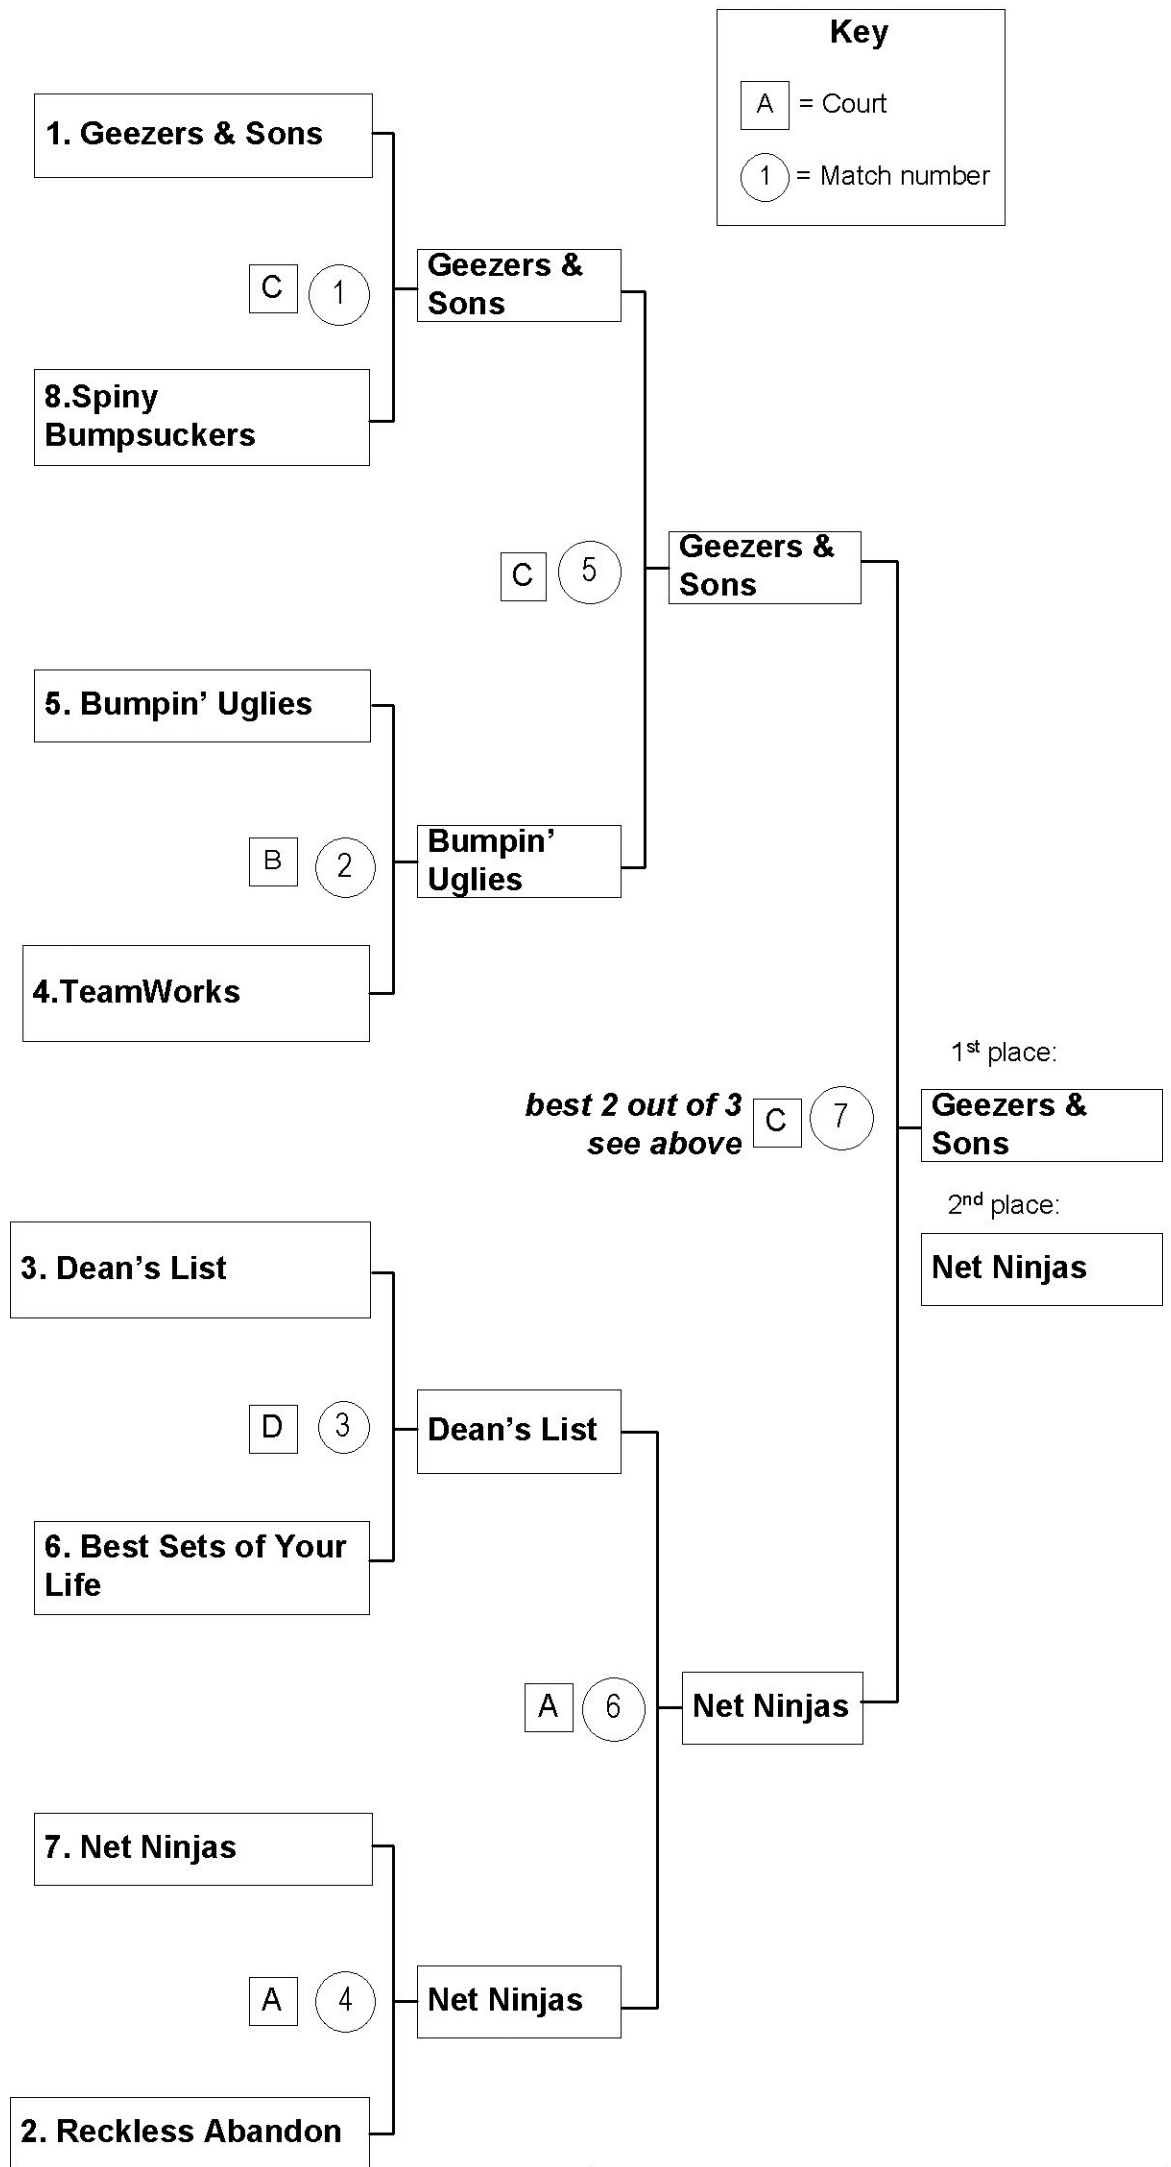

# Middle 1 Division Tournament, Fall 2017

All matches are one game to 25 points, 27 cap - switch sides at 13.

(except 2 out of 3 in the last match, 1<sup>st</sup> two games to 25,27 cap - 3<sup>rd</sup> game to 15, no cap, switch @ 8)

2:40 pm

3:00 pm

3:20 pm

1<sup>st</sup> Place wins T-shirts.  
Provide Sizes to Tournament Director  
& Get shirts from before leaving

## Middle 1 Division Tournament, Fall 2017

All matches are one game to 25 points, 27 cap - switch sides at 13.  
 (except 2 out of 3 in the last match, 1<sup>st</sup> two games to 25,27 cap - 3<sup>rd</sup> game to 15, no cap, switch @ 8)