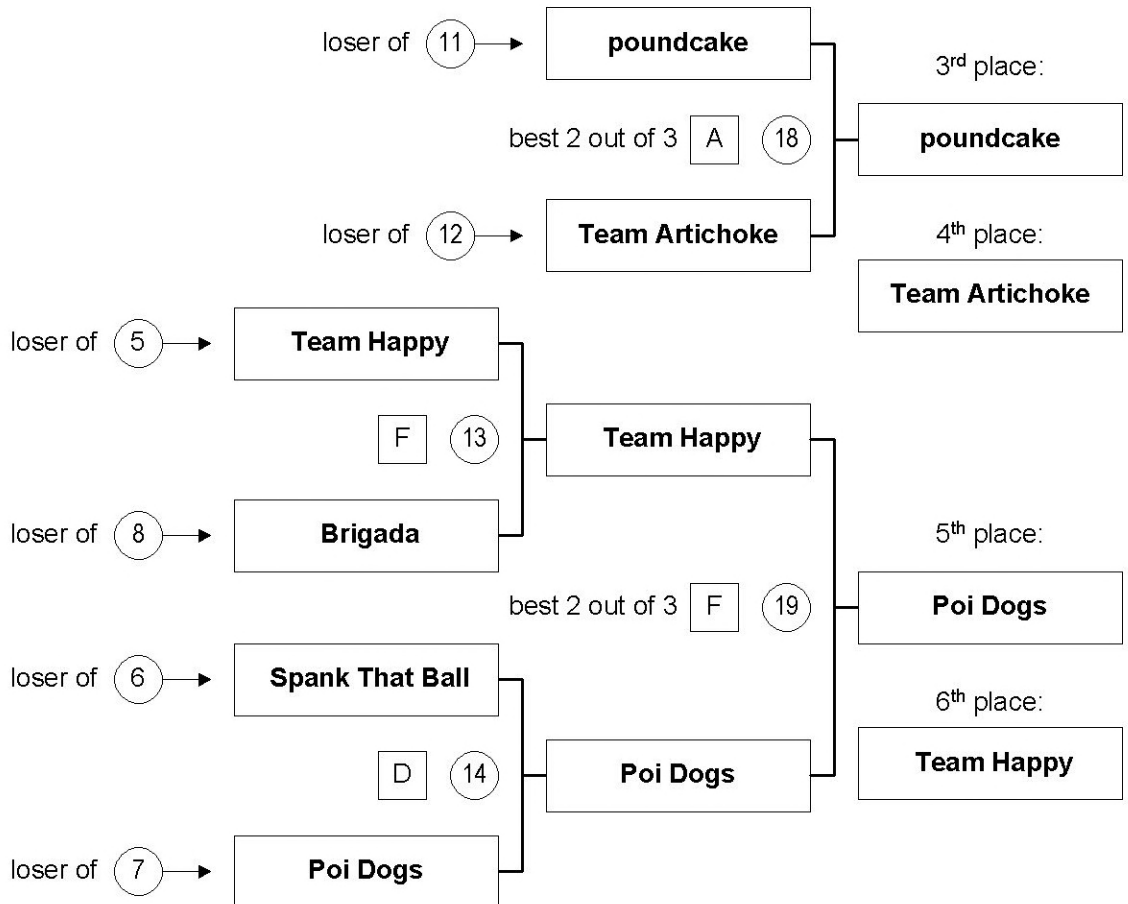

Upper Division Tournament, Spring 2019

All matches are one game to 25 points, 27 cap - switch sides at 13.

(except in 2 out of 3 game matches to 25, 27 cap - switch at 13; 3rd game to 15, 17 cap - switch at 8 and in 3 out of 5 game matches to 25, 27 cap-switch sides at 13; 5th game to 15, 17 cap-switch at 8)

5:25 pm

5:45 pm