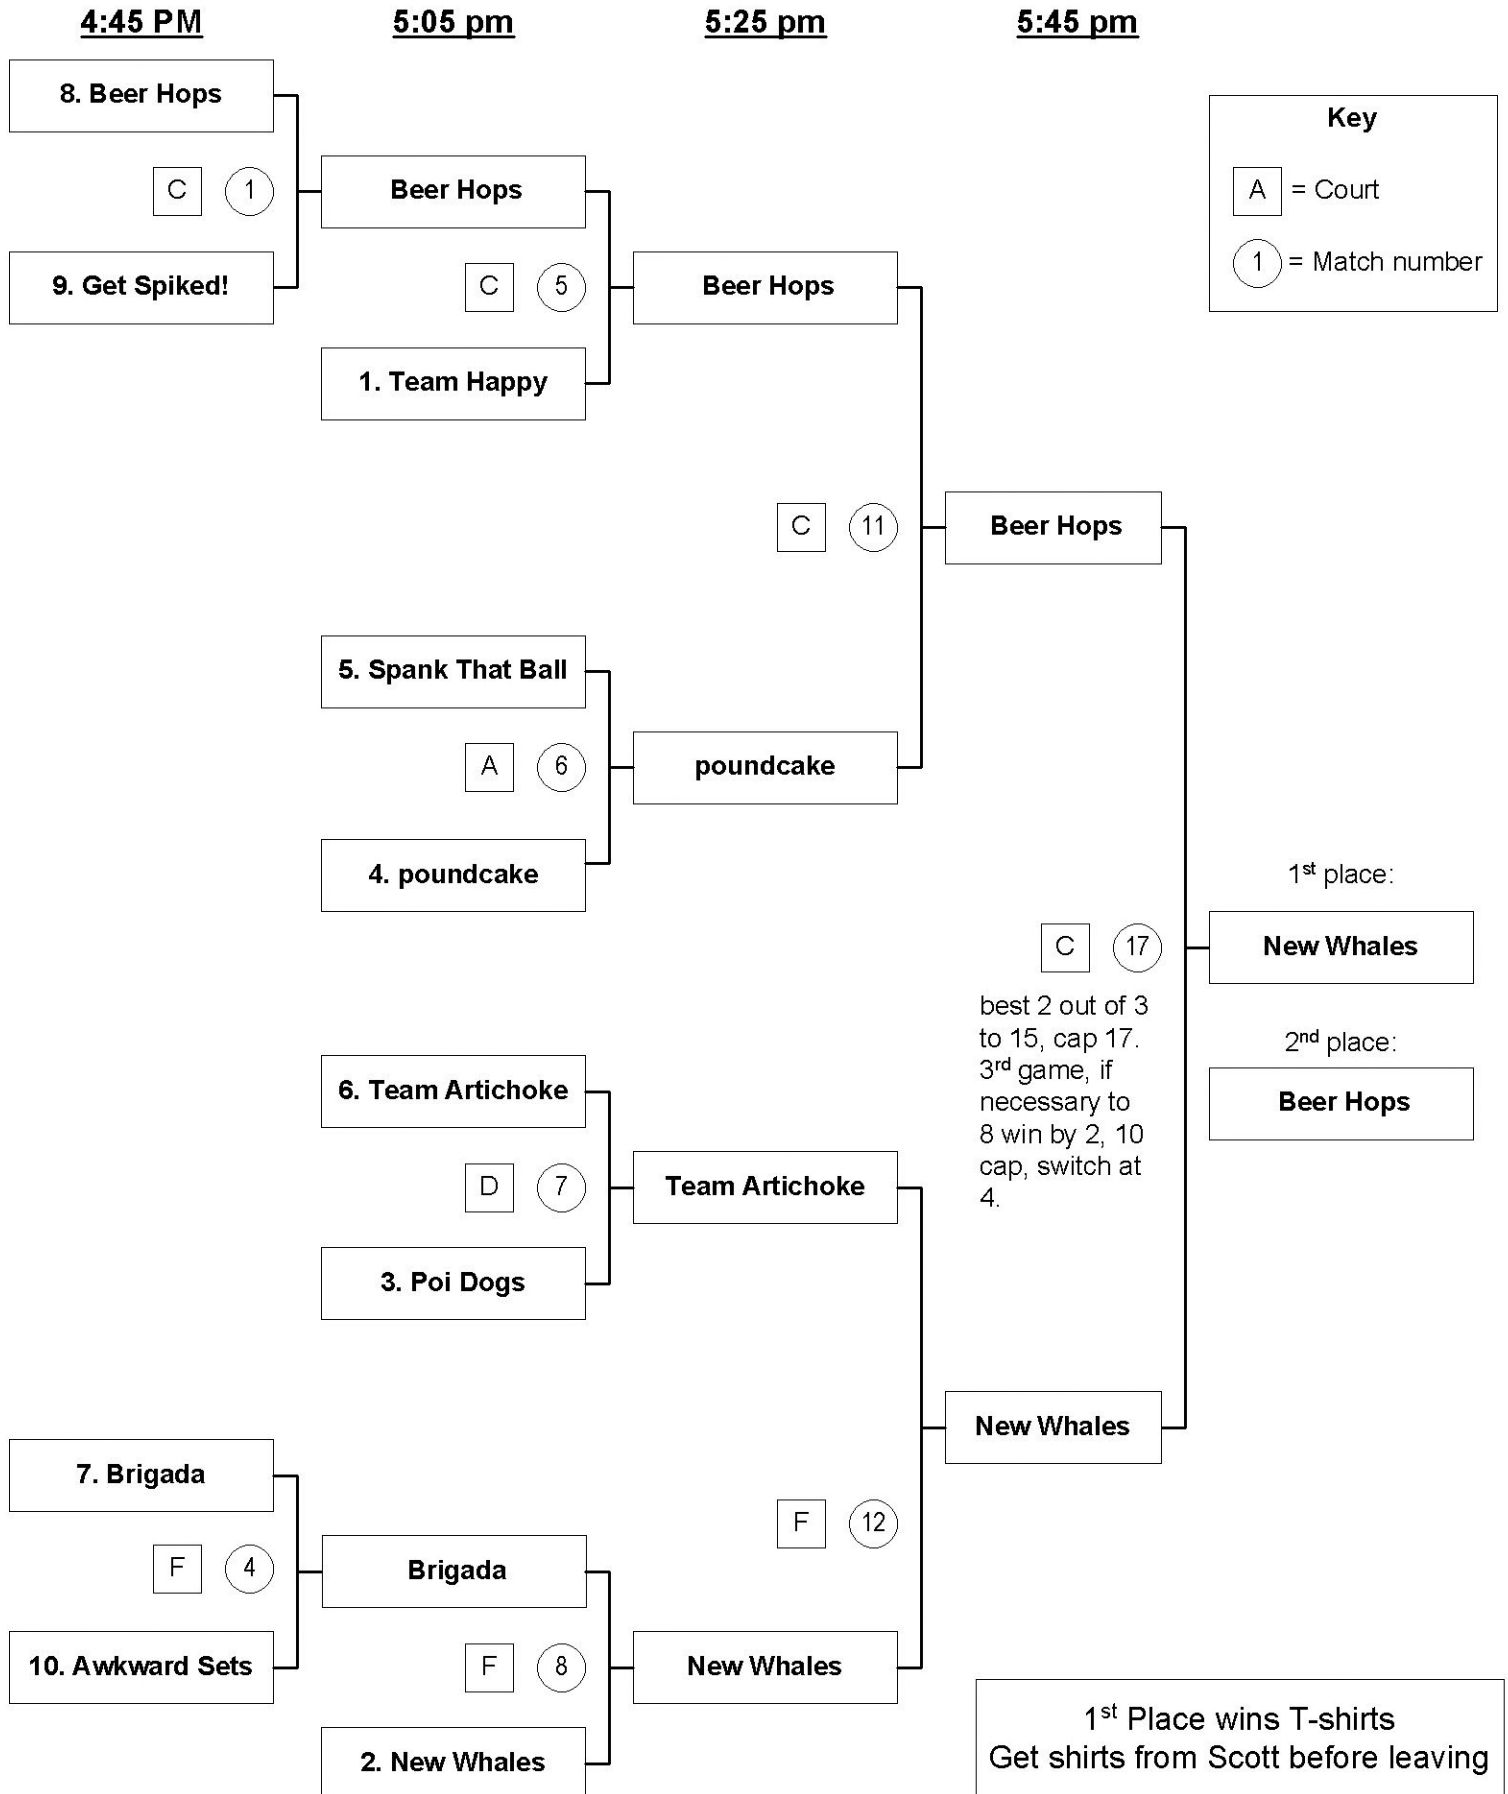

# Upper Division Tournament, Spring 2019

All matches are one game to 25 points, 27 cap - switch sides at 13.

(except in 2 out of 3 game matches to 25, 27 cap - switch at 13; 3<sup>rd</sup> game to 15, 17 cap - switch at 8)

# Upper Division Tournament, Spring 2019

All matches are one game to 25 points, 27 cap - switch sides at 13.

(except in 2 out of 3 game matches to 25, 27 cap - switch at 13; 3<sup>rd</sup> game to 15, 17 cap - switch at 8 and in 3 out of 5 game matches to 25, 27 cap-switch sides at 13; 5<sup>th</sup> game to 15, 17 cap-switch at 8)

5:25 pm

5:45 pm

5:05 pm