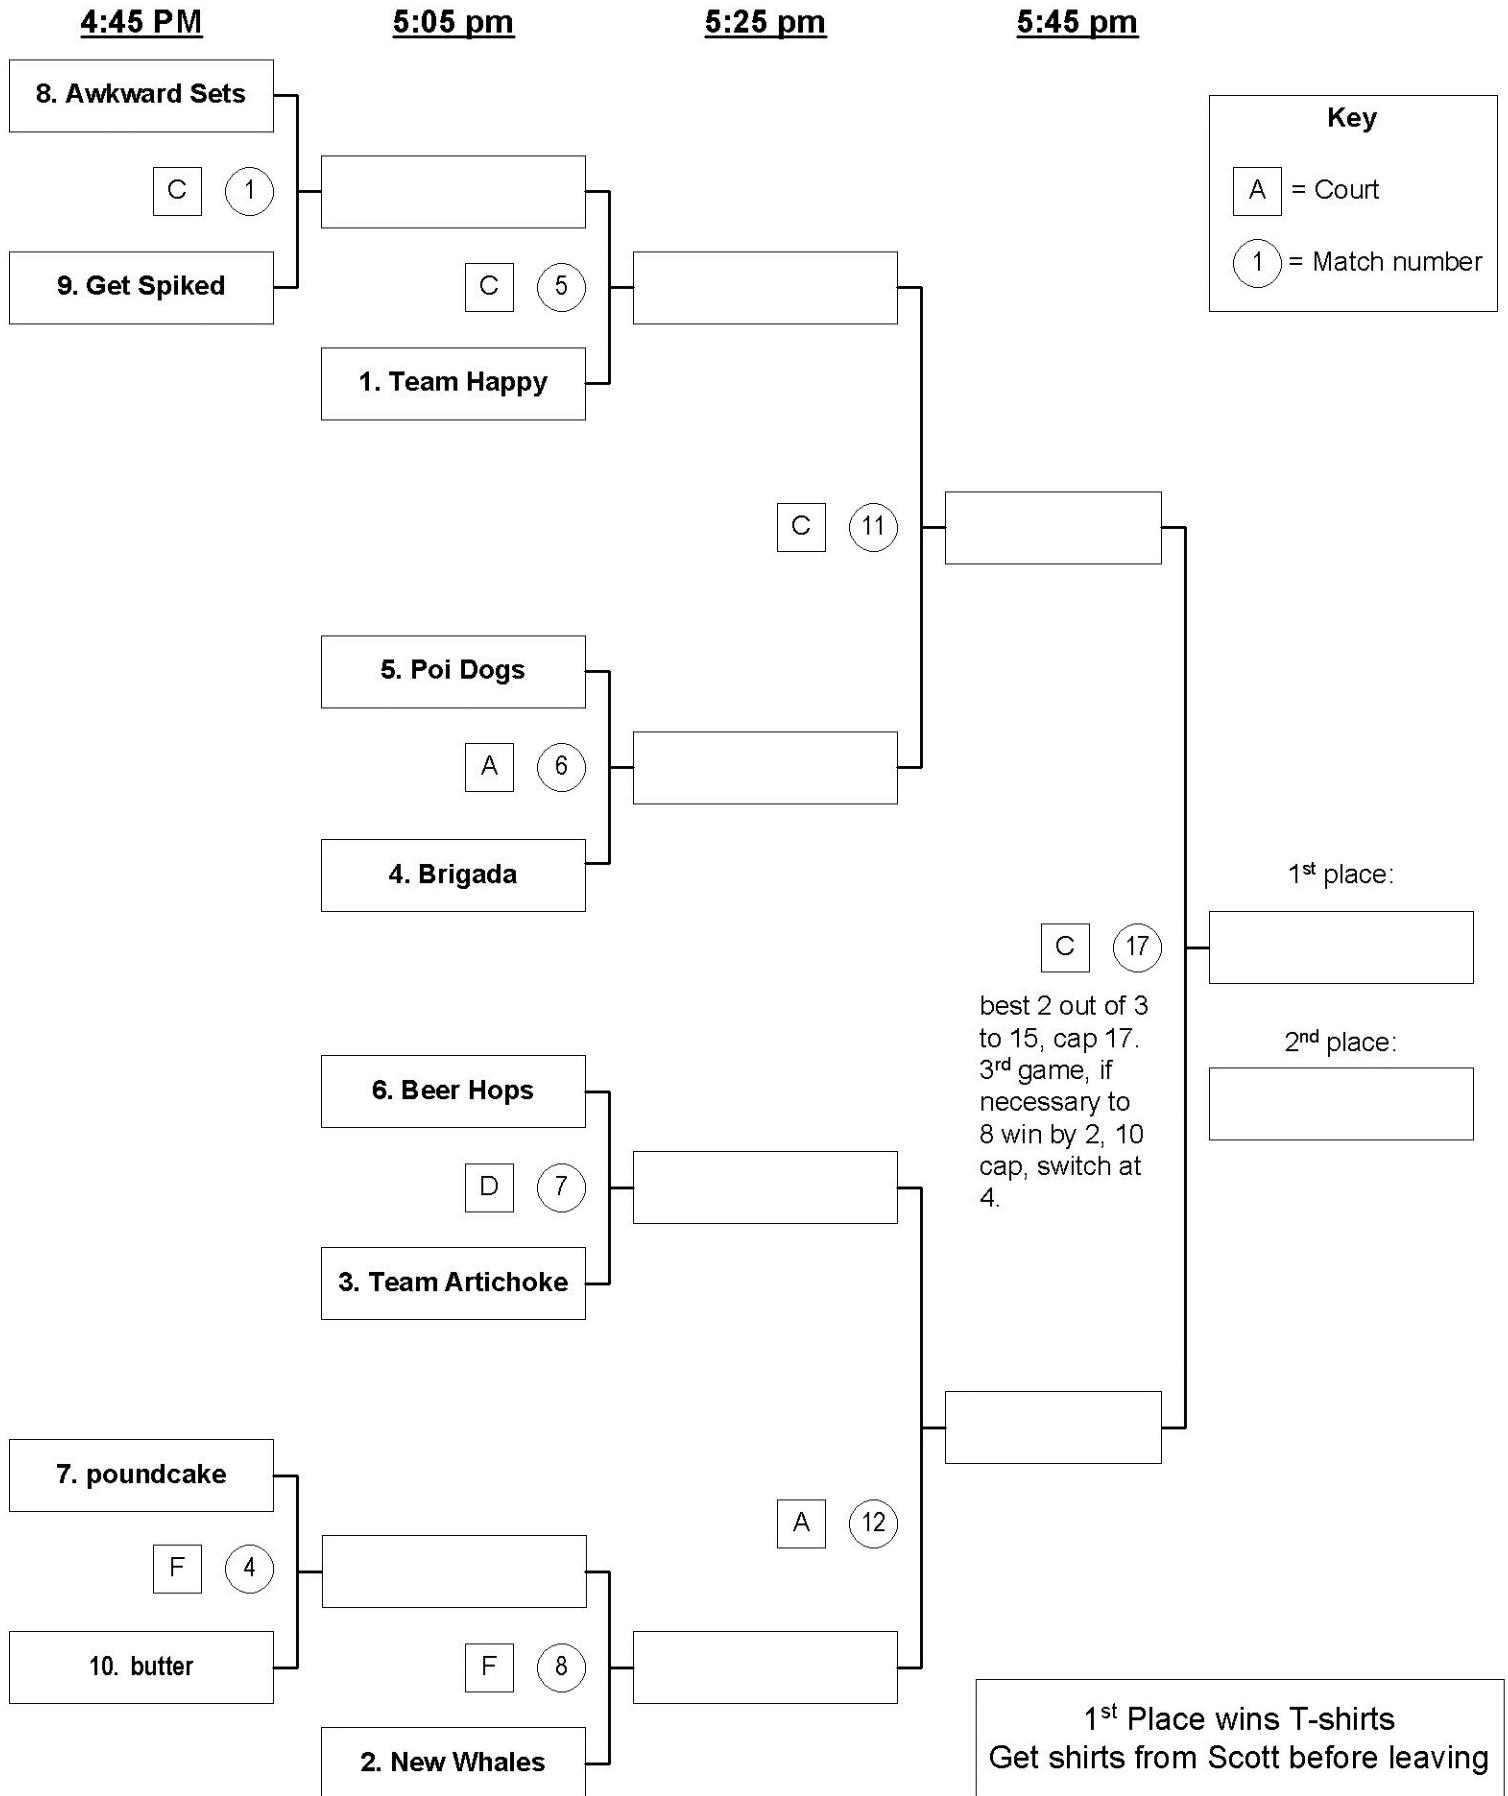

Upper Division Tournament, Winter 2019

All matches are one game to 25 points, 27 cap - switch sides at 13.

(except in 2 out of 3 game matches to 15, 17 cap - switch at 8; 3rd game to 8, 10 cap - switch at 4)

Upper Division Tournament, Winter 2019

All matches are one game to 25 points, 27 cap - switch sides at 13.

(except in 2 out of 3 game matches to 15, 17 cap - switch at 8; 3rd game to 8, 10 cap - switch at 4 and in 3 out of 5 game matches to 25, 27 cap-switch sides at 13; 5th game to 15, 17 cap-switch at 8)

5:25 pm

5:45 pm

5:05 pm