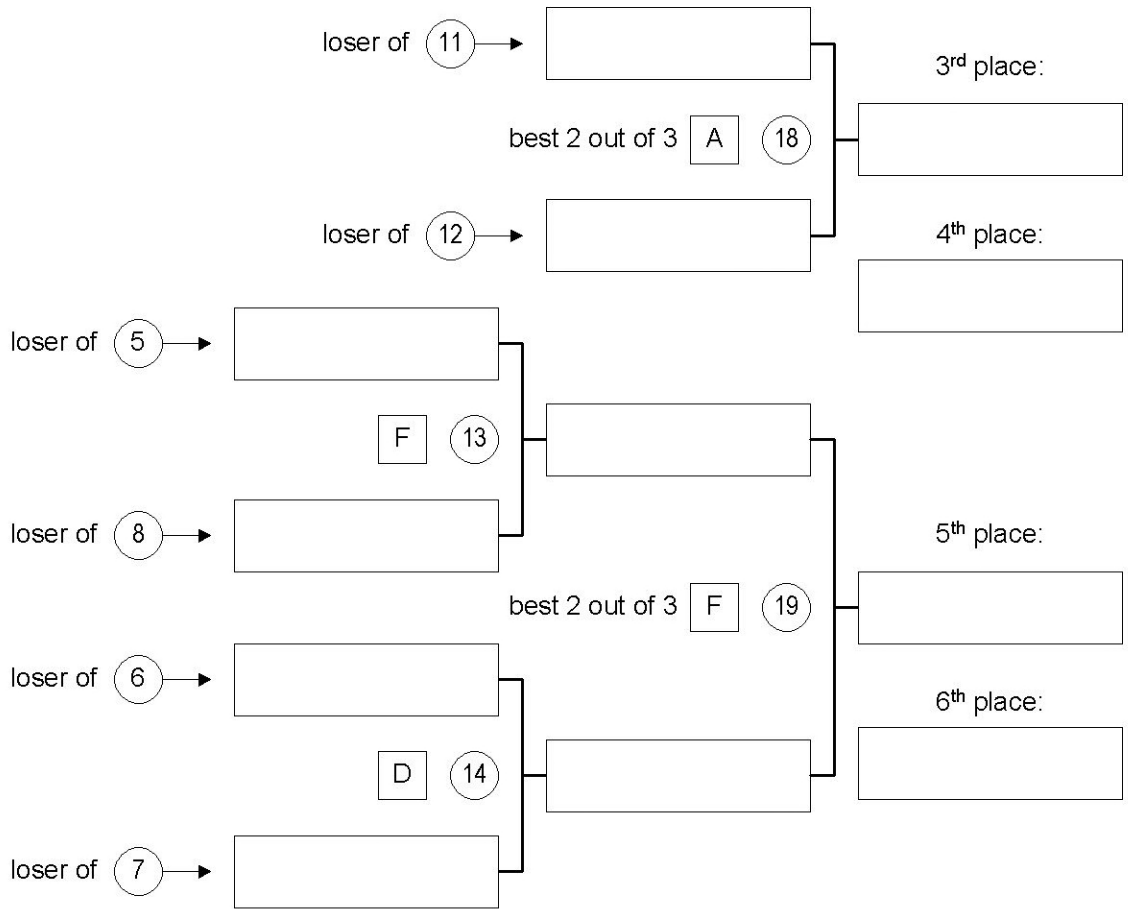

Upper Division Tournament, Winter 2019

All matches are one game to 25 points, 27 cap - switch sides at 13.

(except in 2 out of 3 game matches to 15, 17 cap - switch at 8; 3rd game to 8, 10 cap - switch at 4 and in 3 out of 5 game matches to 25, 27 cap-switch sides at 13; 5th game to 15, 17 cap-switch at 8)

5:25 pm

5:45 pm